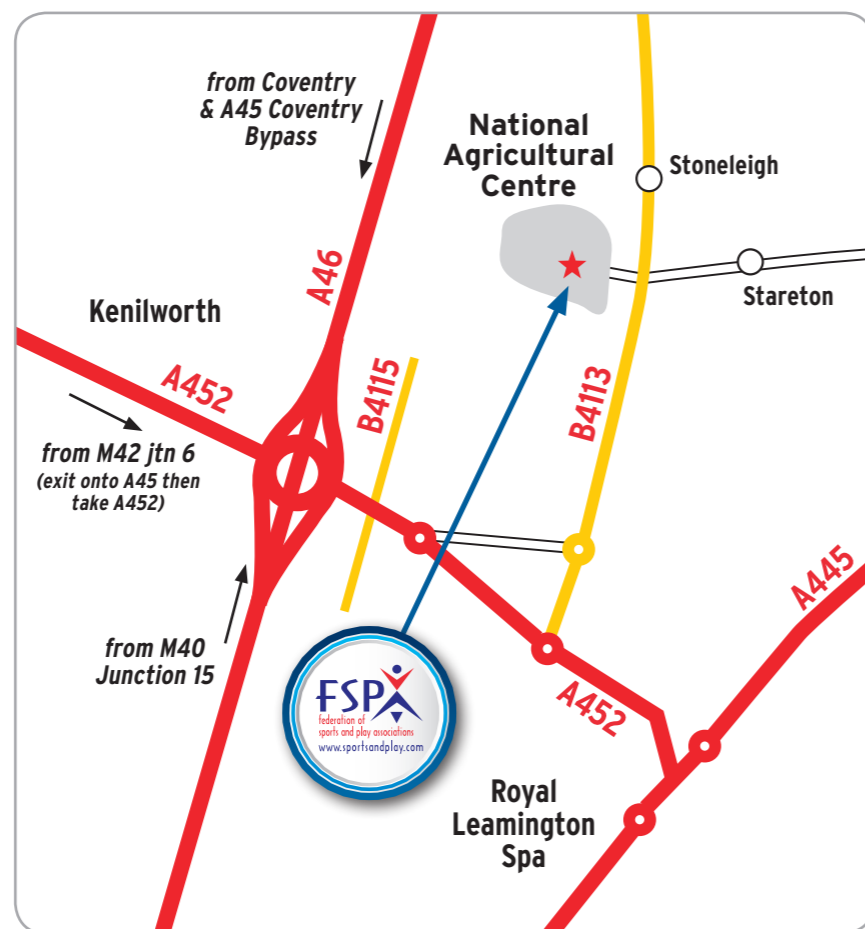

How to find us...

FSPA HQ
Federation House
Stoneleigh Park
Warwickshire
CV8 2RF

T: 02476 414999

E: info@sportsandplay.com

W: www.sportsandplay.com

ROAD

From the North
(M6, M1, M69)

- Leave junction 2 of M6 onto A46
- Follow signs to Stoneleigh Park

From the South (M40)

- Leave M40 at junction 15 onto A46 North and follow signs to Stoneleigh Park.

RAIL

- Stoneleigh Park is less than 5 miles from Leamington, Coventry and Warwick stations
- For train times and fares please call the National Rail Enquiry line on 08345 48 49 50

AIR

- Birmingham International Airport is only 15 miles away

ACCOMMODATION

- **Stoneleigh Park Lodge**, Stoneleigh Park, Nr Coventry, Warwickshire, CV8 2LZ

E: info@stoneleighparklodge.com

T: For reservations call 02476 690123

How to find us...

FEDERATION HOUSE