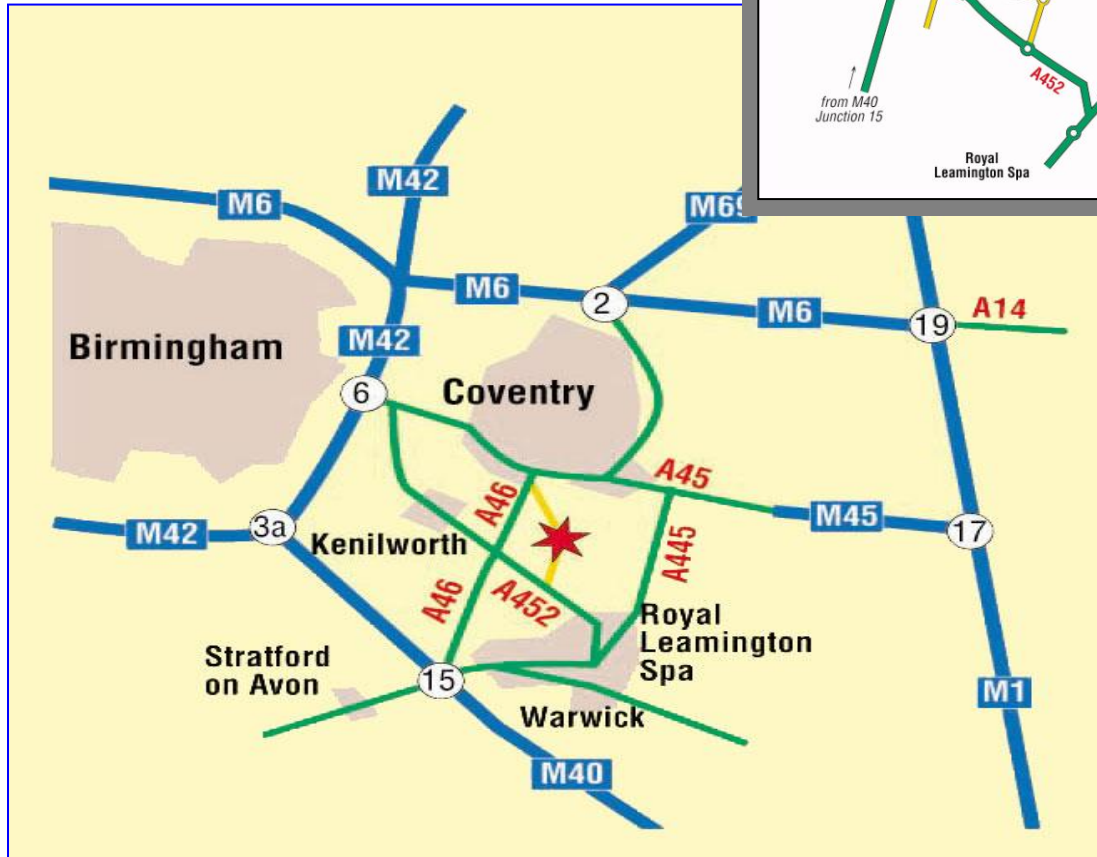

How To Find...

Federation House
Stoneleigh Park
Warwickshire
CV8 2RF
Tel: 024 7641 4999
Fax: 024 7641 4990

ROAD

From the North (M6, M1, M69):

- Leave junction 2 of M6 onto A46.
- Follow signs to Stoneleigh Park

From the South (M40):

- Leave M40 at junction 15 onto A46 North and follow signs to Stoneleigh Park.
- Follow signs to Stoneleigh Park.

ACCOMMODATION

Set in the heart of Stoneleigh Park, contact Stoneleigh Park Lodge, Stoneleigh Park, Nr Coventry, Warwickshire, CV8 2LZ.
Email: info@stoneleighparklodge.com
For Reservations call 0247669 0123

AIR

- Birmingham International Airport is only 15 miles away

RAIL

- Stoneleigh Park is less than 5 miles from Leamington, Coventry, and Warwick stations.
- For train times and fares, please telephone the National Rail Enquiry Line on 08345 48 49 50.

When on the site take the fourth right into 6th Street.

**Federation House is situated at the junction of 6th Street and Avenue E.
There is plenty of free parking on site.**